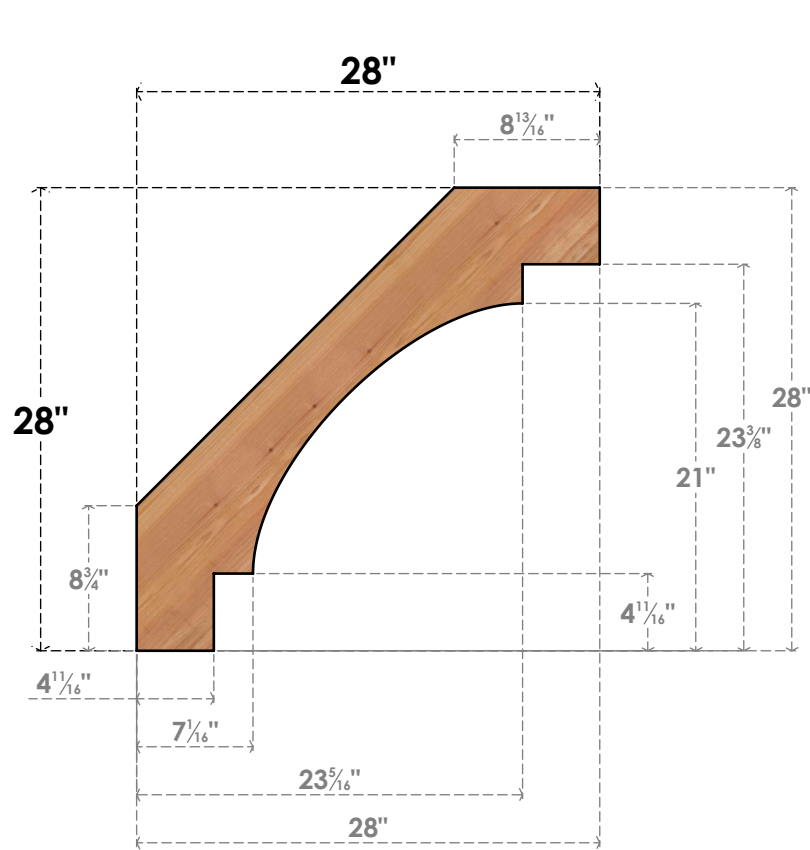

# BRC06X28X28MRC00SWR

5 1/2"W X 28"D X 28"H MERCED SMOOTH BRACE, WESTERN RED CEDAR

**SIDE**

**FRONT**

EKENA MILLWORK  
 2300 WEST MAIN ST.  
 CLARKSVILLE, TX 75426  
 TOLL FREE: 866-607-0453  
 WWW.EKENAMILLWORK.COM